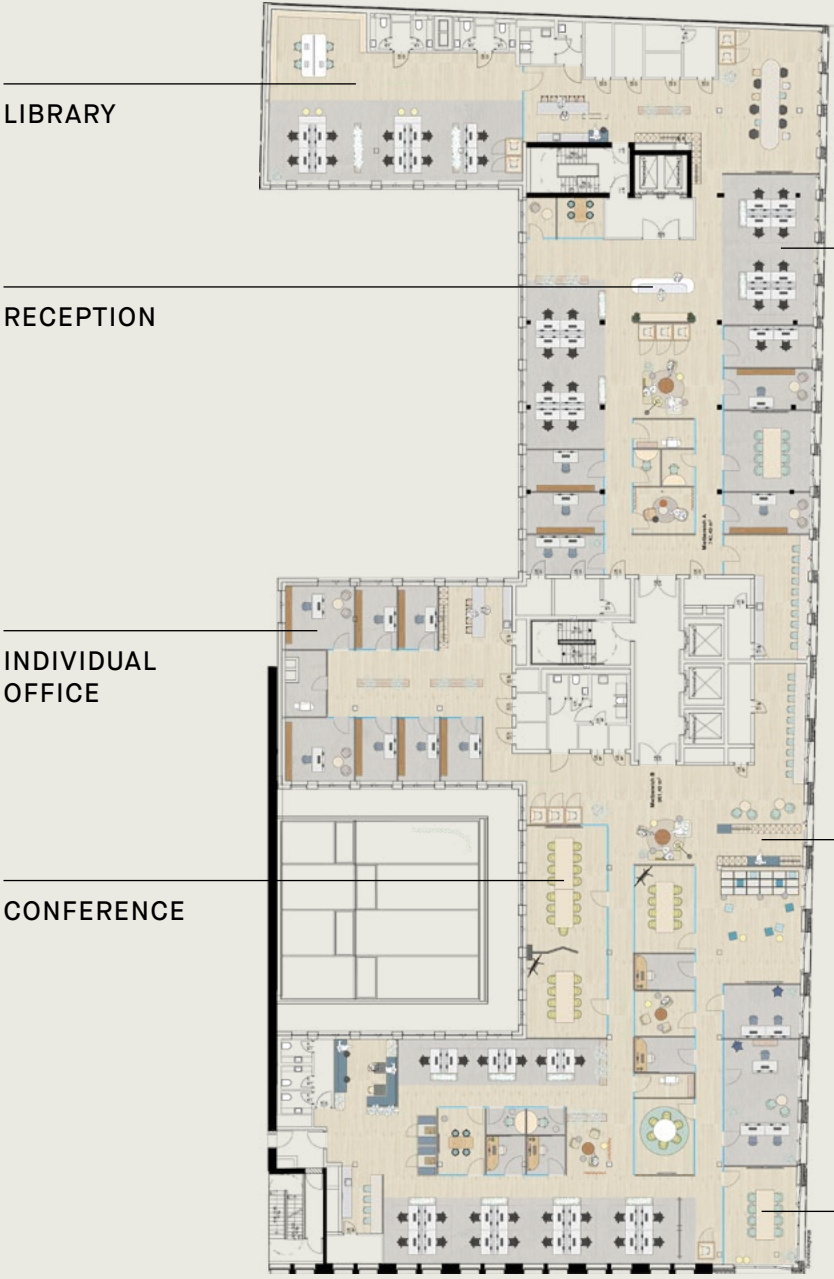

4th floor

FRZ Building

~ 1,912 sq m

169 WS

10117

OPEN WORKSPACE

WORK CAFÉ

MEETING