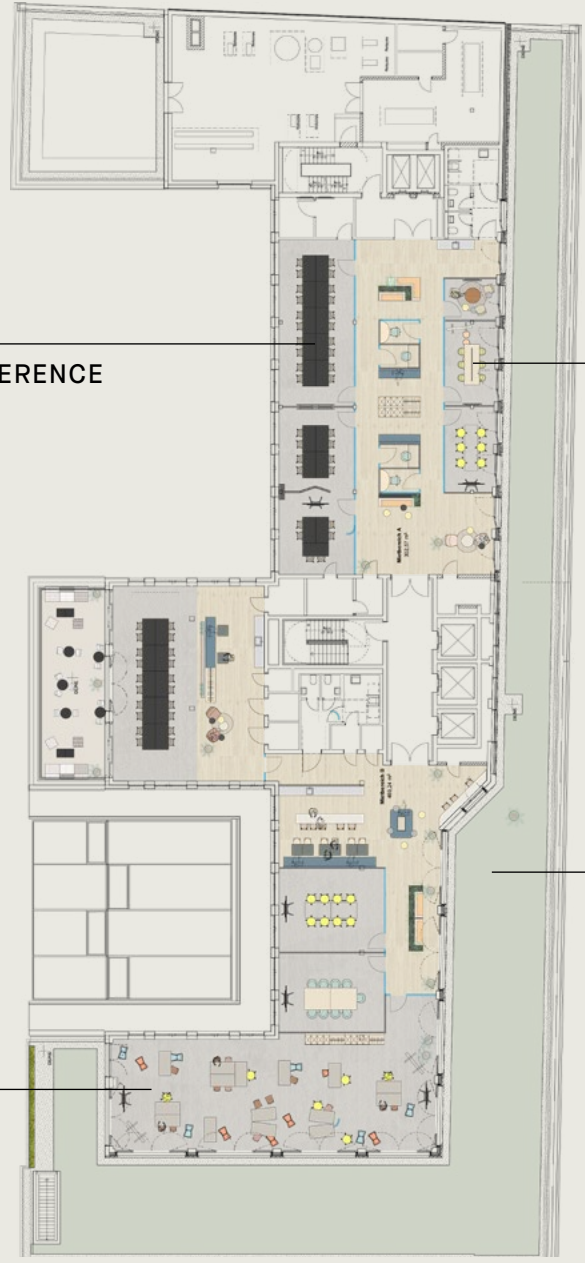

5th floor

FRZ Building

~ 1,496 sq m

62^{WS}

SOCIAL AREA

CONFERENCE

MEETING

ROOFTOP VIEW

10117