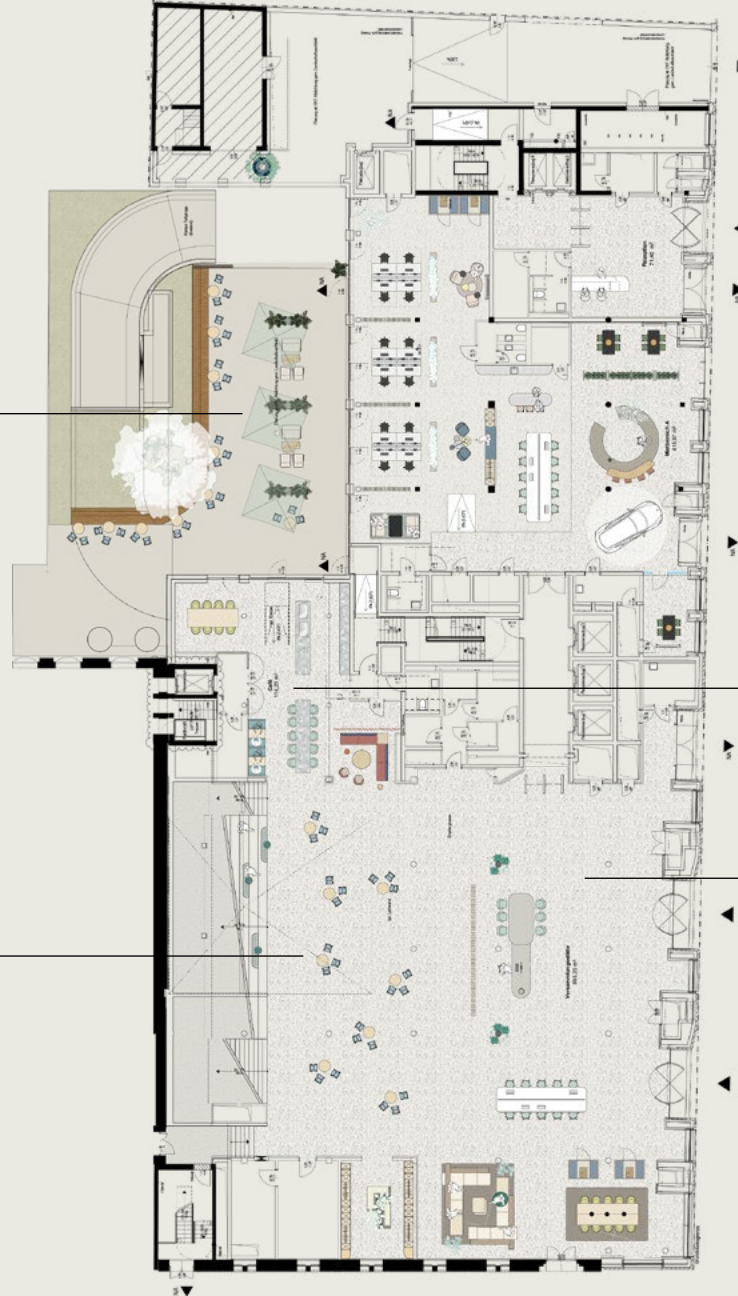

Ground floor

FRZ Building

~ 1,923 sq m

36<sup>WS</sup>

10117

TERRACE

MEETING POINTS

COFFEE BAR

LOBBY