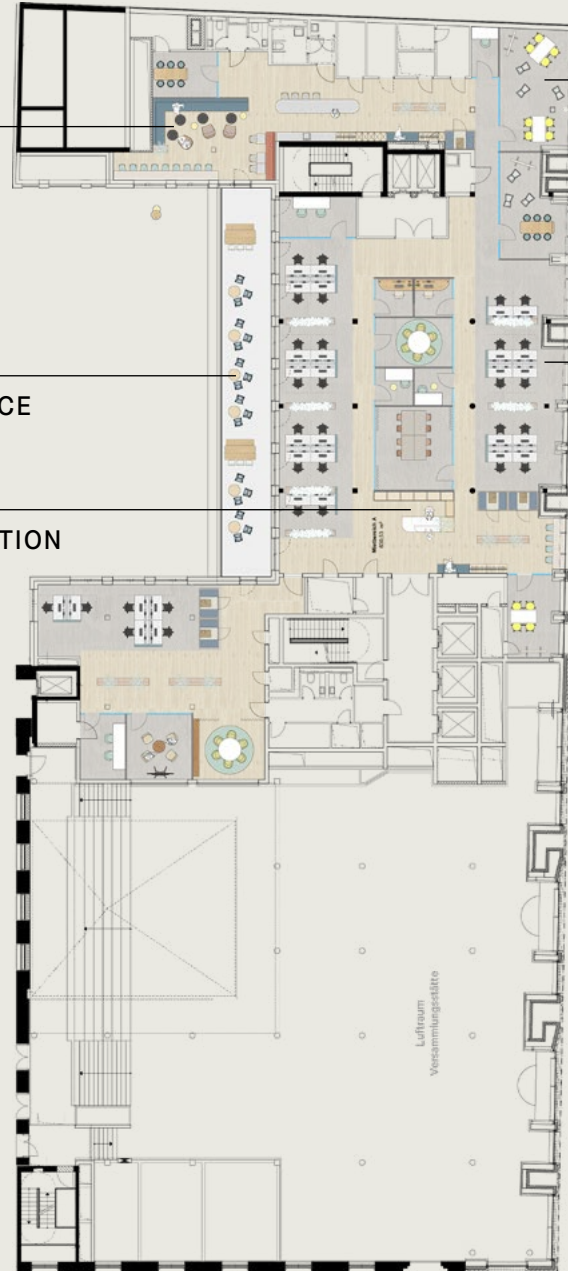

Mezzanine floor

FRZ Building

~ 1,032 sq m

76 AP

SOCIAL AREA

TERRACE

RECEPTION

MEETING

OPEN WORKSPACE

10117