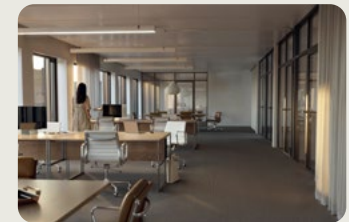

2nd floor

FRZ Building

~ 1,821 sq m

169 WS

10117

OPEN WORKSPACE

SOCIAL AREA

INDIVIDUAL OFFICE

COMBI-OFFICE

RECEPTION

MEETING

LIBRARY